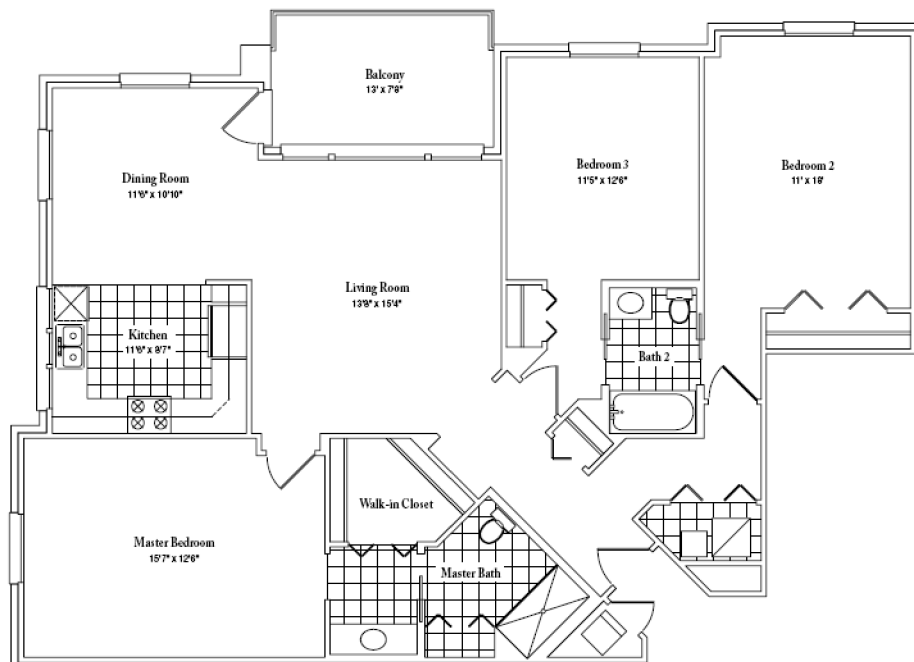

the Daffodil

1,572 sq. ft.

This three-bedroom corner home has lots of windows making this spacious arrangement a bright and cheerful living environment. The Daffodil features the following amenities:

- ◆ THREE BEDROOMS
- ◆ TWO FULL BATHROOMS
- ◆ MASTER BATH
 - ~ Whirlpool tub and separate walk-in shower
 - OR
 - ~ Separate five-foot shower
- ◆ PICTURE WINDOW AND FRENCH DOOR
- ◆ CEILING FAN IN MASTER BEDROOM
- ◆ GE CUSTOMSTYLE KITCHEN APPLIANCES
- ◆ WALK-IN CLOSET
- ◆ GE WASHER/DRYER