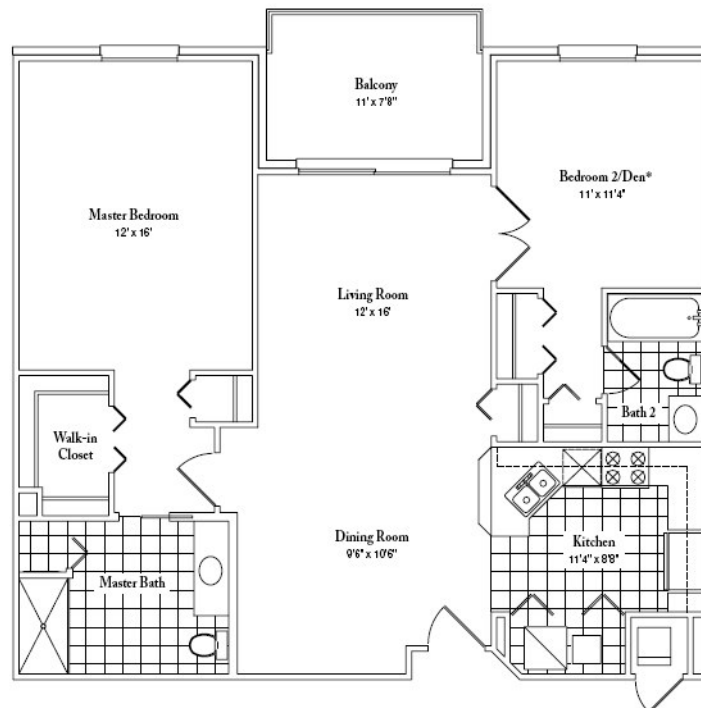

All measurements are approximate and may change due to construction.

CROSSINGS
AT GENEVA

2676 STONE CIRCLE • GENEVA, IL 60134 FOR MORE INFORMATION CALL 630.845.0591 OR VISIT US ONLINE AT CROSSINGSATGENEVA.COM