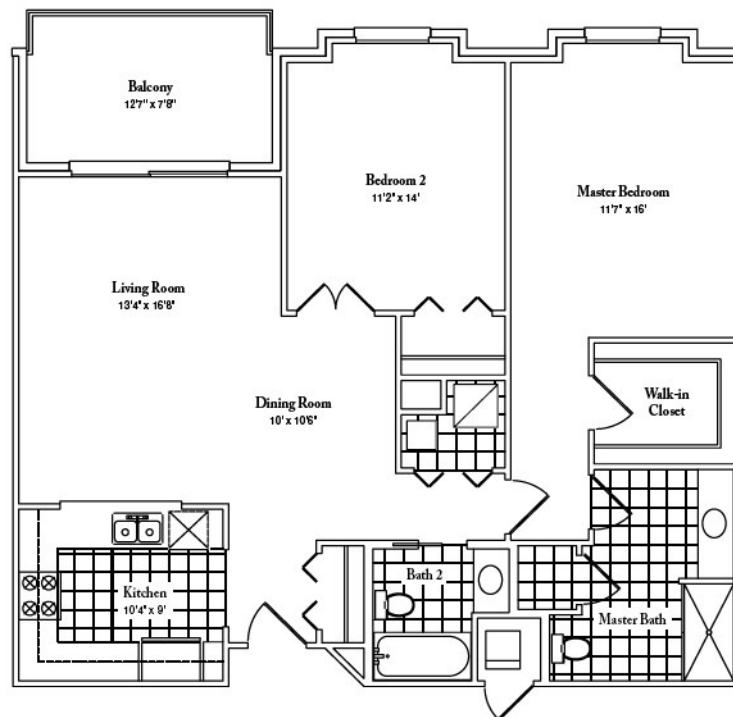

## the Orchid

1,153 sq. ft.

The warm and gracious Orchid features the following amenities:

- ◆ TWO BEDROOMS
- ◆ TWO FULL BATHROOMS
- ◆ MASTER BATH
  - ~ Whirlpool tub and separate walk-in shower
  - OR
  - ~ Separate five-foot shower
- ◆ CEILING FAN IN MASTER BEDROOM
- ◆ WALK-IN CLOSET
- ◆ OPTIONAL BREAKFAST BAR
- ◆ GE CUSTOMSTYLE KITCHEN APPLIANCES
- ◆ GE WASHER/DRYER