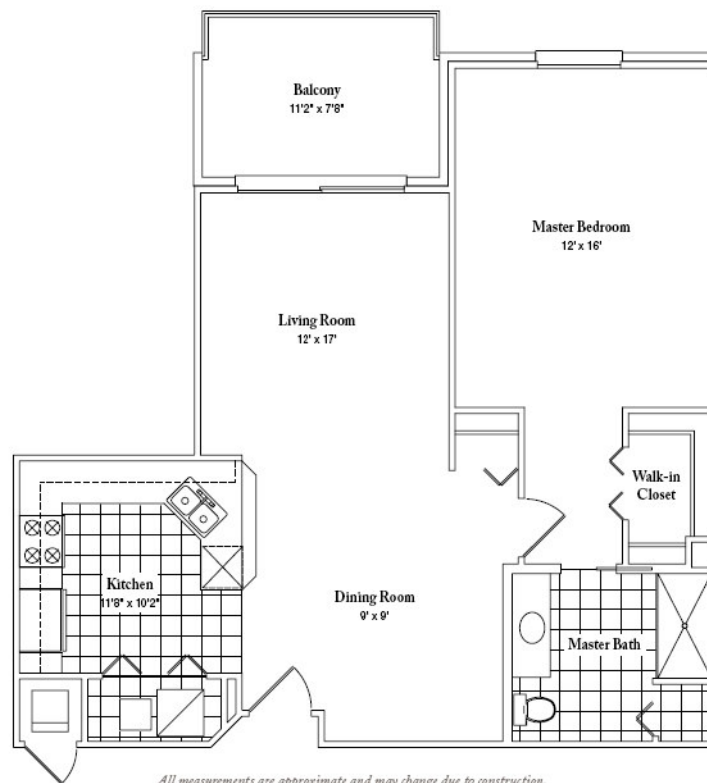

## the Rose

845 sq. ft.

This single-bedroom home offers the best of luxury and efficiency.

The Rose features the following amenities:

- ◆ ONE BEDROOM
- ◆ ONE FULL BATHROOM
- ◆ FIVE-FOOT SHOWER IN MASTER BATH
- ◆ SLIDING PATIO DOOR
- ◆ CEILING FAN IN BEDROOM
- ◆ WALK-IN CLOSET
- ◆ BREAKFAST BAR
- ◆ GE CUSTOM STYLE KITCHEN APPLIANCES
- ◆ GE WASHER/DRYER